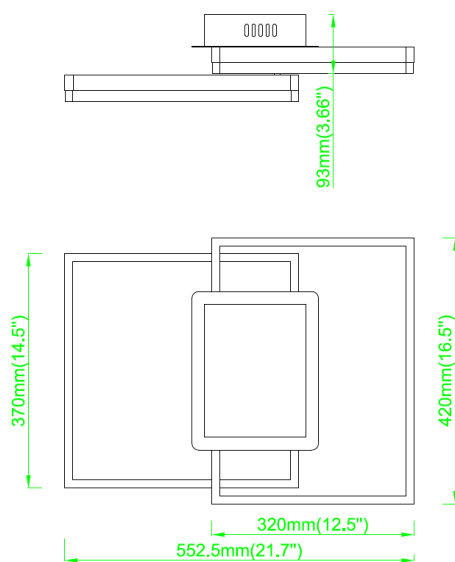

“Cloudcroft” 2 Tier LED ceiling and wall fixture

Stock Finishes

Custom Finishes, Call for Custom Colors and RAL Finish Options

Overview:

- Material: Canopy Iron + Aluminum Profile + Acrylic Lens
- Efficiency: Up to 90 LPW
- Delivered Lumen: Up to 3,600 Lm
- Power: 40W
- Size 21.7" × 14.5" × 3.66"
- CCT Selectable (Standard): 3000K, 3500K, 4000K
- CCT Color Adjustable 3000K-4000K, RGB + 4K Available
- CRI: Minimum 80

Profile overview

Dimensions

*** Model Information:**

Example: SB-W02A40WDCB

Products series	Wattage	Options	Zigbee/DMX Color Select Only	Profile Finishes
SB-W02A	*40W	*D=DMX	*C=3K-4K Color Adjustable	*B=Black Jack (Stock Color)
		S=Color Selectable 3K/35K/4K (Standard) 4K factory color set	R4=RGB+4K	S=Platinum Silver (Stock Color)
		Z=ZigBee		W=Gloss White (Stock Color)
				O=Oil Bronze (Stock Color)