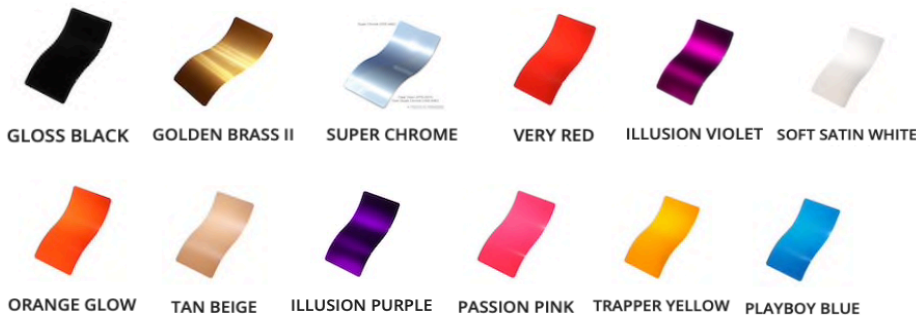

DESCRIPTION

Snowball “Cloudcroft” fixture series LED Luminaries are designed to be both elegant and creative while providing energy efficient high lumen output. The classic Cloudcroft with its low profile seamless aluminium frame and thick flawless acrylic lens offers a bright consistent down light output within a beautiful fixture. The flexible design of 1-3 tiers, suspending options and a range of lumen output makes the Cloudcroft a functional LED fixture while providing a sleek look that’s sure to impress.

Fixtures are smart controlled by Internal CCT Color Selectable Switch, DMX or ZigBee. DMX and ZigBee can control either CCT or RGBW functionality. DMX requires control supplied by others. ZigBee can be used in conjunction with ZigBee compatible Amazon Echo Plus, Android Platforms, Apple Platforms, Phillips Hue, Google Assistant SDK which are supplied by others or use our ZigBee Handheld/Wall Remote Controls through Snowball Lighting to control these products directly.

“Cloudcroft” 2 Tier LED ceiling and wall fixture

Stock Finishes

Custom Finishes, Call for Custom Colors and RAL Finish Options

Overview:

- Material: Canopy Iron + Aluminum Profile + Acrylic Lens
- Efficiency: Up to 90 LPW
- Delivered Lumen: Up to 3,600 Lm
- Power: 40W
- Size 21.7" × 14.5" × 3.66"
- CCT Selectable (Standard): 3000K, 3500K, 4000K
- CCT Color Adjustable 3000K-4000K, RGB + 4K Available
- CRI: Minimum 80

Profile overview

Dimensions

*** Model Information:**

Example: SB-W02A40WDCB

Products series	Wattage	Options	Zigbee/DMX Color Select Only	Profile Finishes
SB-W02A	*40W	*D=DMX	*C=3K-4K Color Adjustable	*B=Black Jack (Stock Color)
		S=Color Selectable 3K/35K/4K (Standard) 4K factory color set	R4=RGB+4K	S=Platinum Silver (Stock Color)
		Z=ZigBee		W=Gloss White (Stock Color)
				O=Oil Bronze (Stock Color)