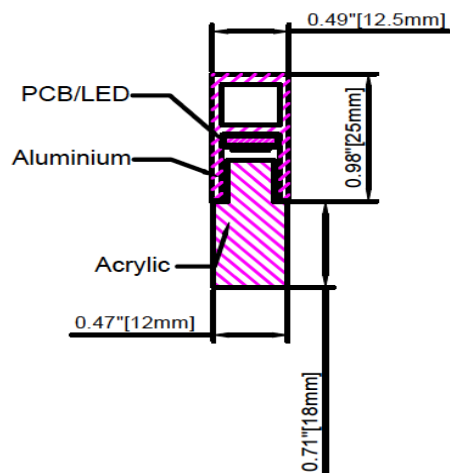

“Cloudcroft” 2 Tier LED ceiling and wall fixture

Stock Finishes

Custom Finishes, Call for Custom Colors and RAL Finish Options

Overview:

- Material: Canopy Iron + Aluminum Profile + Acrylic Lens
- Efficiency: Up to 90 LPW
- Delivered Lumen: Up to 3,600 Lm
- Power: 40W
- Size 21.7" × 14.5" × 3.66"
- CCT Selectable (Standard): 3000K, 3500K, 4000K
- CCT Color Adjustable 3000K-4000K, RGB + 4K Available
- CRI: Minimum 80

Profile overview

Dimensions

*** Model Information:**

Example: SB-W02A40WDCB

Products series	Wattage	Options	Zigbee/DMX Color Select Only	Profile Finishes
SB-W02A	*40W	*D=DMX	*C=3K-4K Color Adjustable	*B=Black Jack (Stock Color)
		S=Color Selectable 3K/35K/4K (Standard) 4K factory color set	R4=RGB+4K	S=Platinum Silver (Stock Color)
		Z=ZigBee		W=Gloss White (Stock Color)
				O=Oil Bronze (Stock Color)